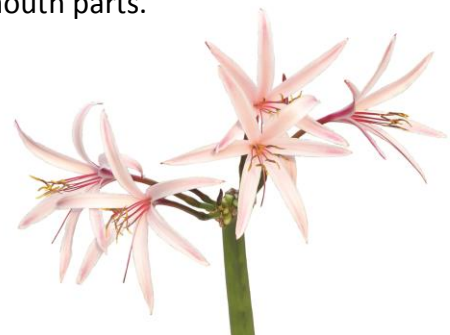

Adaptations Answer Key

Name: _____

Answer each question (for multiple choice questions, circle your answer). Don't forget to put your name on the quiz.

1. Which is a physical adaptation of the American Alligator?
 - a. The female will bury about 30 eggs in a nest.
 - b. Alligators have nostrils on top of their skulls.**
 - c. Raccoons and humans may eat alligator eggs.
 - d. Alligators live in fresh or brackish, shallow water.
2. Which is a behavioral adaptation of the American Alligator?
 - a. Alligators have strong, powerful, clawed hind legs.
 - b. Alligators have eyes and nostrils on top of their skull.
 - c. Alligators have four limbs that allow movement on land and in water.
 - d. Alligators build a nest or mound that is 4 to 7 feet wide.**
3. Alligators will lie in wait for their food to swim or walk by so they can ambush attack it in surprise. Would this be a physical or behavioral adaptation?

Behavioral

4. Plants can have physical adaptations also. Which would be a physical adaptation of the Spider-lily plant?
 - a. Spider-lilies are pollinated by moths, mainly the hawk moth and sphinx moth.
 - b. Spider-lilies have specific habitat requirements that consist of very clean water.
 - c. Spider-lilies have flowers that produce a mild fragrance to attract moths.**
 - d. Spider-lilies are eaten by insects with piercing mouth parts.

Adaptations Answer Key

5. Which is a physical adaptation of the River Otter?

- a. Otters can swim up to 12 mph and can run 18 mph.
- b. Otters swim beneath ice for long periods of time.
- c. Otters have nostrils and ears that close when they go underwater.**
- d. Otters eat clams, blue crabs and fish.