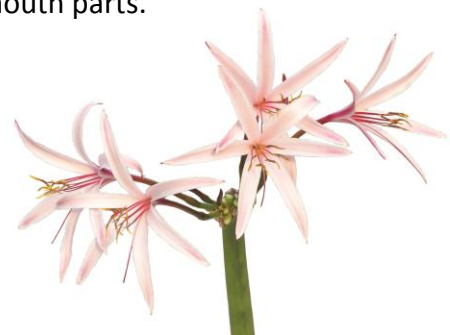

Adaptations Quiz

Name: _____

Answer each question (for multiple choice questions, circle your answer). Don't forget to put your name on the quiz.

1. Which is a physical adaptation of the American Alligator?
 - a. The female will bury about 30 eggs in a nest.
 - b. Alligators have nostrils on top of their skulls.
 - c. Raccoons and humans may eat alligator eggs.
 - d. Alligators live in fresh or brackish, shallow water.
2. Which is a behavioral adaptation of the American Alligator?
 - a. Alligators have strong, powerful, clawed hind legs.
 - b. Alligators have eyes and nostrils on top of their skull.
 - c. Alligators have four limbs that allow movement on land and in water.
 - d. Alligators build a nest or mound that is 4 to 7 feet wide.
3. Alligators will lie in wait for their food to swim or walk by so they can ambush attack it in surprise. Would this be a physical or behavioral adaptation?

-
4. Plants can have physical adaptations also. Which would be a physical adaptation of the Spider-lily plant?

- a. Spider-lilies are pollinated by moths, mainly the hawk moth and sphinx moth.
- b. Spider-lilies have specific habitat requirements that consist of very clean water.
- c. Spider-lilies have flowers that produce a mild fragrance to attract moths.
- d. Spider-lilies are eaten by insects with piercing mouth parts.

Adaptations Quiz

5. Which is a physical adaptation of the River Otter?
- a. Otters can swim up to 12 mph and can run 18 mph.
 - b. Otters swim beneath ice for long periods of time.
 - c. Otters have nostrils and ears that close when they go underwater.
 - d. Otters eat clams, blue crabs and fish.