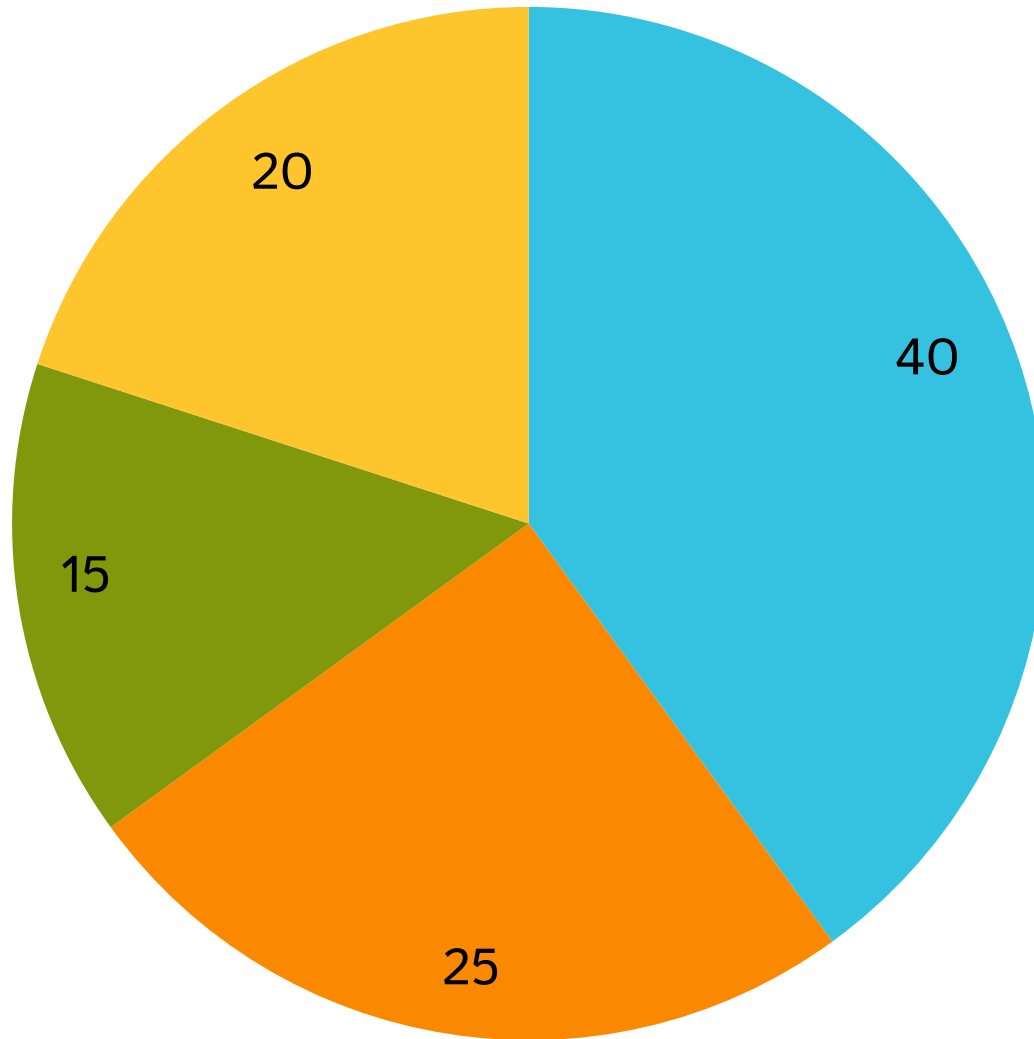

Area of Land Drained by each South Carolina Watershed (%)

-  Santee River Watershed
-  Pee Dee River Watershed
-  Coastal Plain Watershed
-  Savannah River Watershed