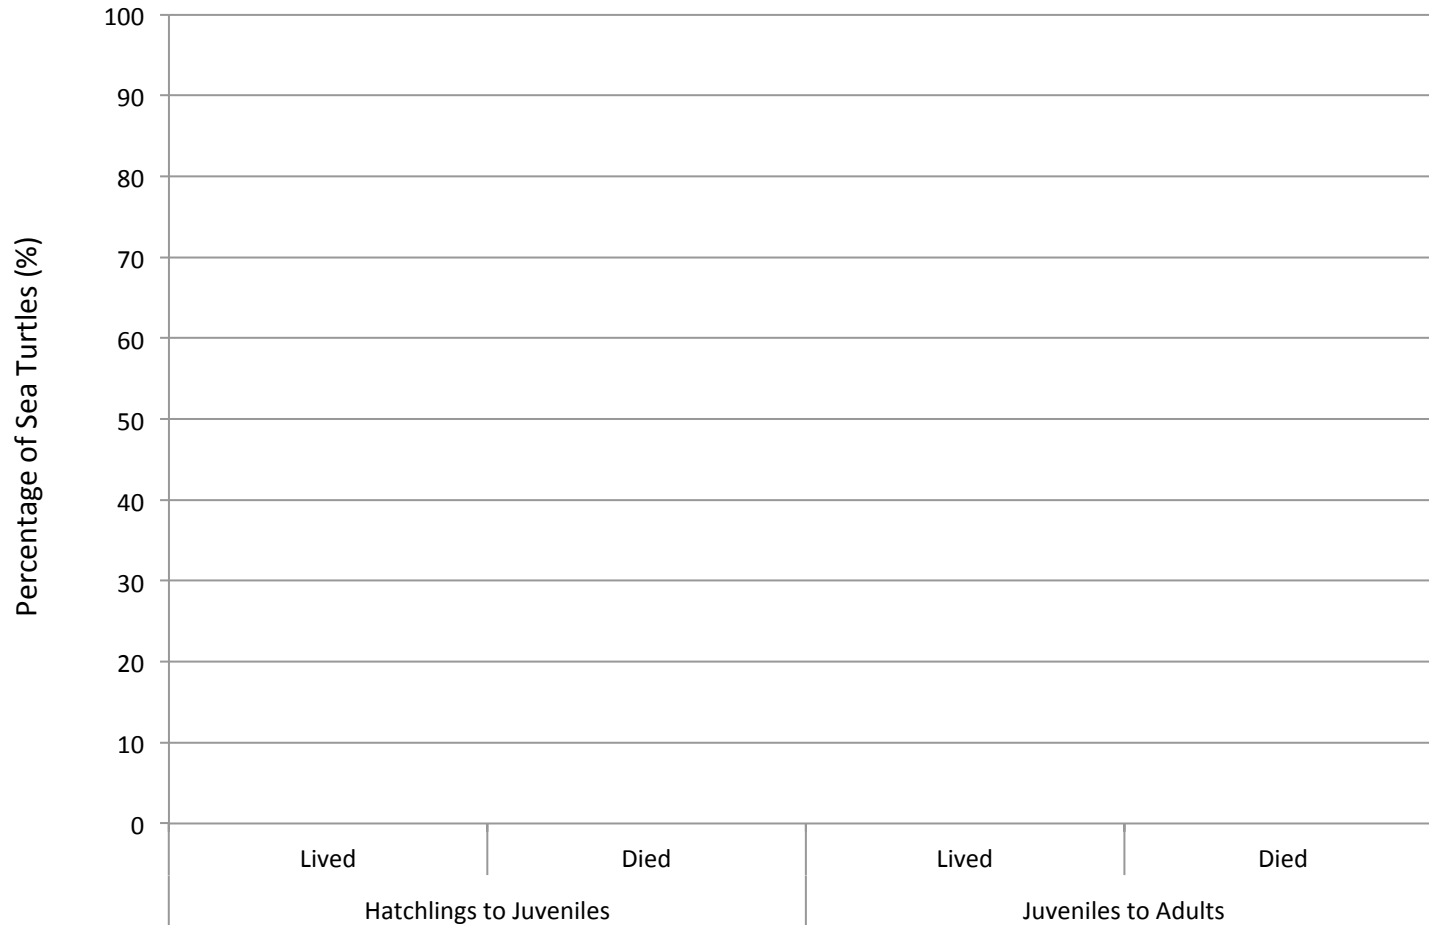

# Percentage of Sea Turtles that Survived and Died from Hatchlings to Adults in Natural Conditions.

# Percentage of Sea Turtles that Survived and Died from Hatchling to Adults both Naturally (N) and Human Induced (H).