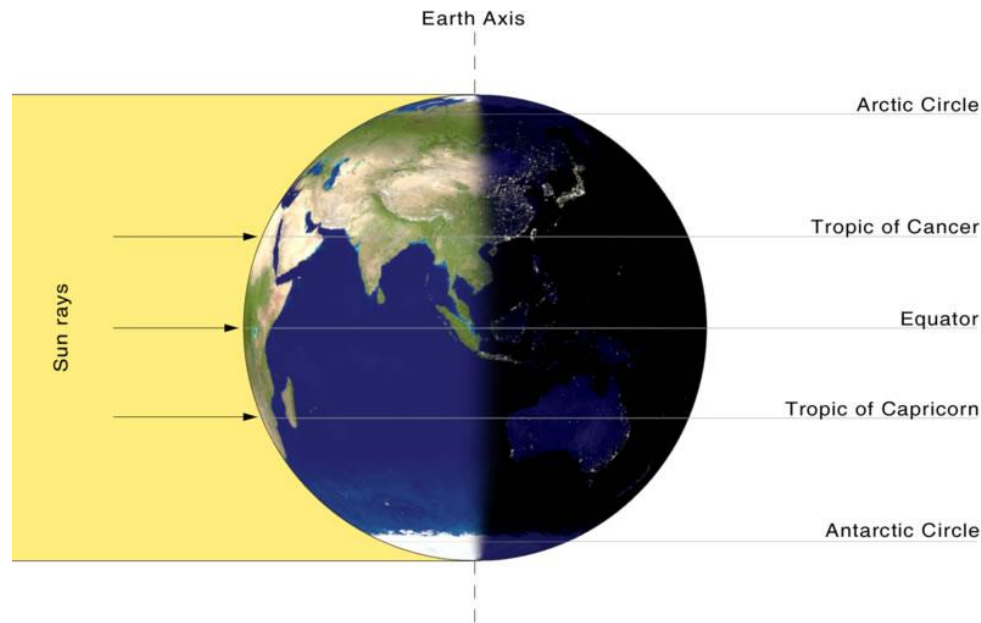

WINTER

WINTER

- Less direct sunlight
- Colder temperatures
- Longer nights and shorter days

SPRING

SPRING

- Begin to receive direct sunlight
- Mild temperatures
- On the spring equinox, 12 hours of daylight and 12 hours of darkness