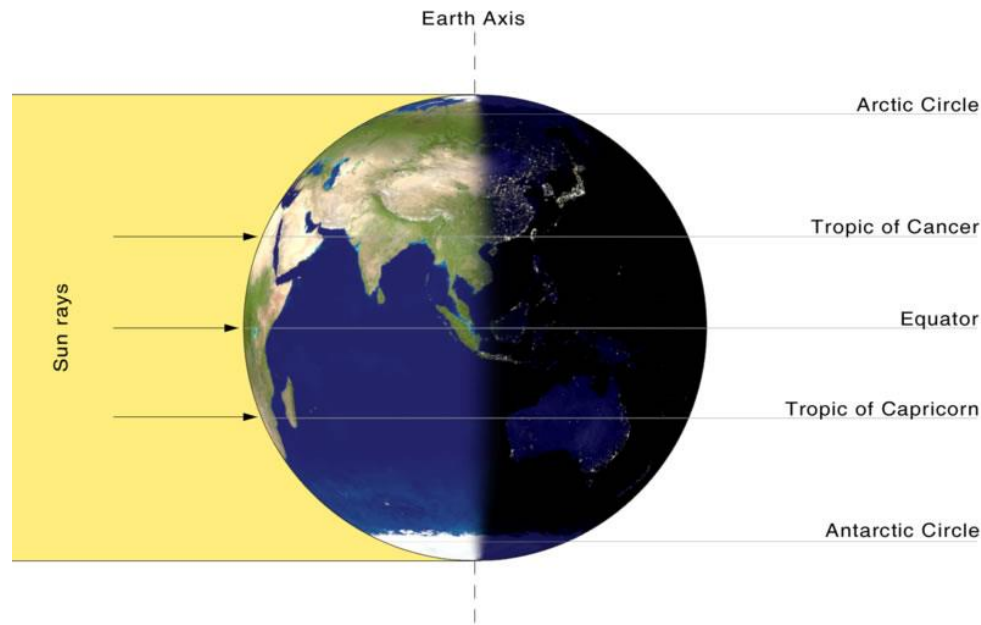

What are the seasons?

Seasons and Living Things
Session Two: slides 1-9

FALL

FALL

- Begin to receive less direct sunlight
- Mild temperatures
- On the fall equinox, 12 hours light and 12 hours of darkness

WINTER

WINTER

- Less direct sunlight
- Colder temperatures
- Longer nights and shorter days

SPRING

SPRING

- Begin to receive direct sunlight
- Mild temperatures
- On the spring equinox, 12 hours of daylight and 12 hours of darkness